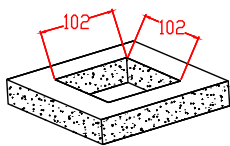

## Features:

- \* Using aluminum alloy material, unique appearance design.
- \* Rust proofing.
- \* Beautiful and practical.
- \* one input three outputs.
- \* Adopting 100m network transmission, can realize hand in hand cascade.

Hole Size:102×102×80mm

— Panel Size  
— Embedding dimension