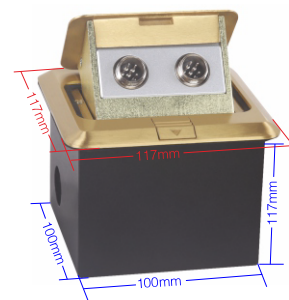

## Features:

- \* Using aluminum alloy material, unique appearance design.
- \* Rust proofing.
- \* Beautiful and practical.
- \* one input three outputs.
- \* Adopting 100m network transmission, can realize hand in hand cascade.

Hole Size:102×102×80mm

— Panel Size  
— Embedding dimension