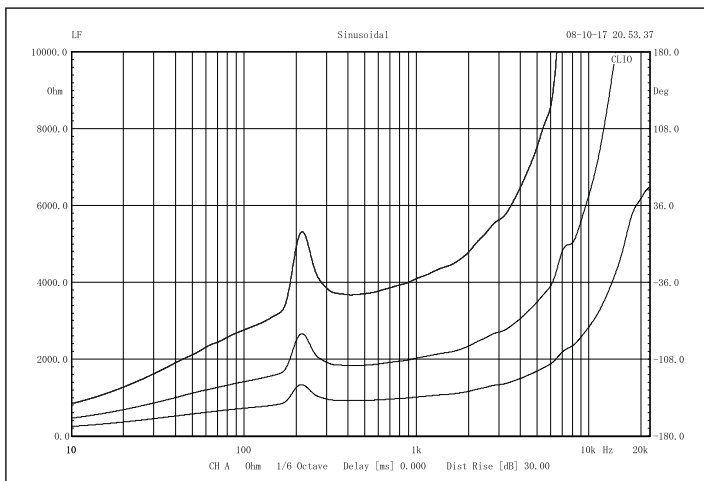

General Specification

Frequency Response	150Hz-15KHz
Sensitivity	92±3dB
Rated Power	10W
Power Taps	2.5W/5W/10W
Line input	100V
Dimension(mm)	Φ184*170

Physical Specification

Material	HIPS(white ral 9016)
Component	5"
Finished Colour	White(white ral 9016)
Unit Weight	1.08Kg
Gross Weight	11.5Kg/8pcs
Packing Dimension(cm)	78*41*25

Woofler Speaker Specification

Voice Coil Size	PSV Φ20.4 *22*0.12
DC Impedance	6.8Ω
Former	PSV
Magnet	Ferrite(100g)
	Φ65*Φ32*15(Y30)
Basket	Iron
Cone Material	Paper
Spider	Cloth
Dust cap	Paper Cup

(IP55)

SK-5C

5" Spherical Hanging Speaker, 100v
Line, 10W/5W/2.5W With Hanging Mec.