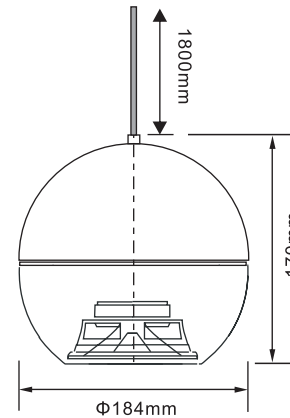

General Specification

Frequency Response	150Hz-15KHz
Sensitivity	92±3dB
Rated Power	10W
Power Taps	2.5W/5W/10W
Line input	100V
Dimension(mm)	Φ184*170

Physical Specification

Material	HIPS(white ral 9016)
Component	5"
Finished Colour	White(white ral 9016)
Unit Weight	1.08Kg
Gross Weight	11.5Kg/8pcs
Packing Dimension(cm)	78*41*25

Woofler Speaker Specification

Voice Coil Size	PSV Φ20.4 *22*0.12
DC Impedance	6.8Ω
Former	PSV
Magnet	Ferrite(100g)
	Φ65*Φ32*15(Y30)
Basket	Iron
Cone Material	Paper
Spider	Cloth
Dust cap	Paper Cup

(IP55)

SK-5C

5" Spherical Hanging Speaker, 100v
Line, 10W/5W/2.5W With Hanging Mec.