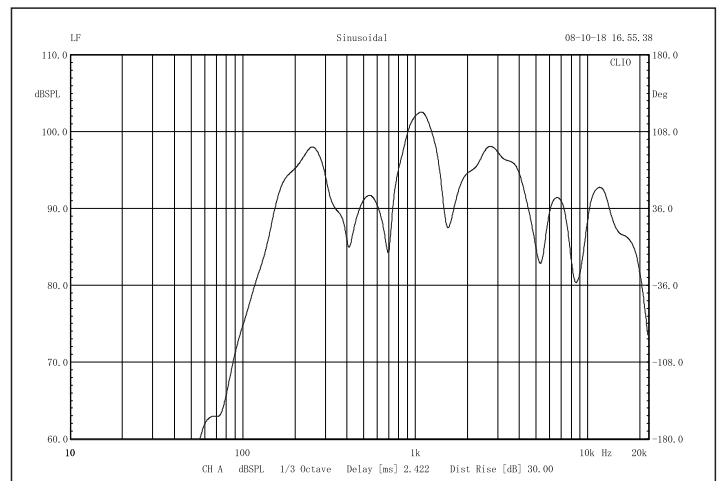

General Specification

Frequency Response	150Hz-15KHz
Sensitivity	92±3dB
Rated Power	10W
Power Taps	2.5W/5W/10W
Line input	100V
Dimension(mm)	Φ184*170

Physical Specification

Material	HIPS(white ral 9016)
Component	5"
Finished Colour	White(white ral 9016)
Unit Weight	1.08Kg
Gross Weight	11.5Kg/8pcs
Packing Dimension(cm)	78*41*25

Woofler Speaker Specification

Voice Coil Size	PSV Φ20.4 *22*0.12
DC Impedance	6.8Ω
Former	PSV
Magnet	Ferrite(100g)
	Φ65*Φ32*15(Y30)
Basket	Iron
Cone Material	Paper
Spider	Cloth
Dust cap	Paper Cup

(IP55)

SK-5C

5" Spherical Hanging Speaker, 100v
Line, 10W/5W/2.5W With Hanging Mec.